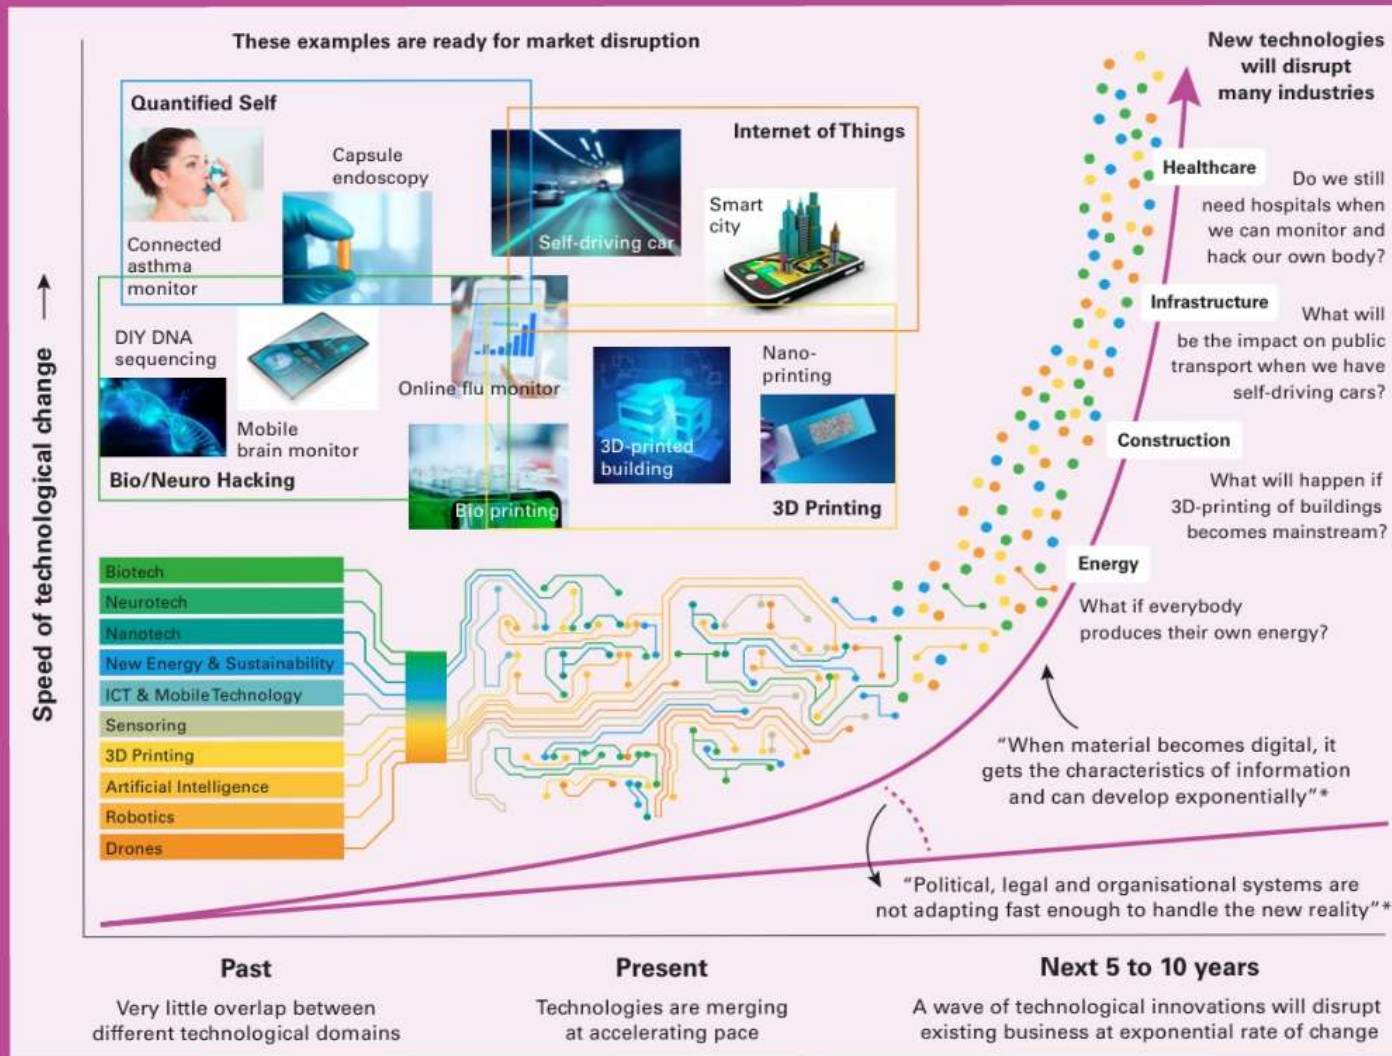

Survey of Technological Innovations in the Living Environment

Agnes van Ardenne - van der Hoeven
Council for the Environment and Infrastructure

"We are crossing a threshold"

Survey of Technological Innovations in the Living Environment

Dynamics of networks

Acceleration

Adoption

Average time between invention and full rollout measured in years

Convergence

Healthy nutrition

Efficient mobility

Smart buildings