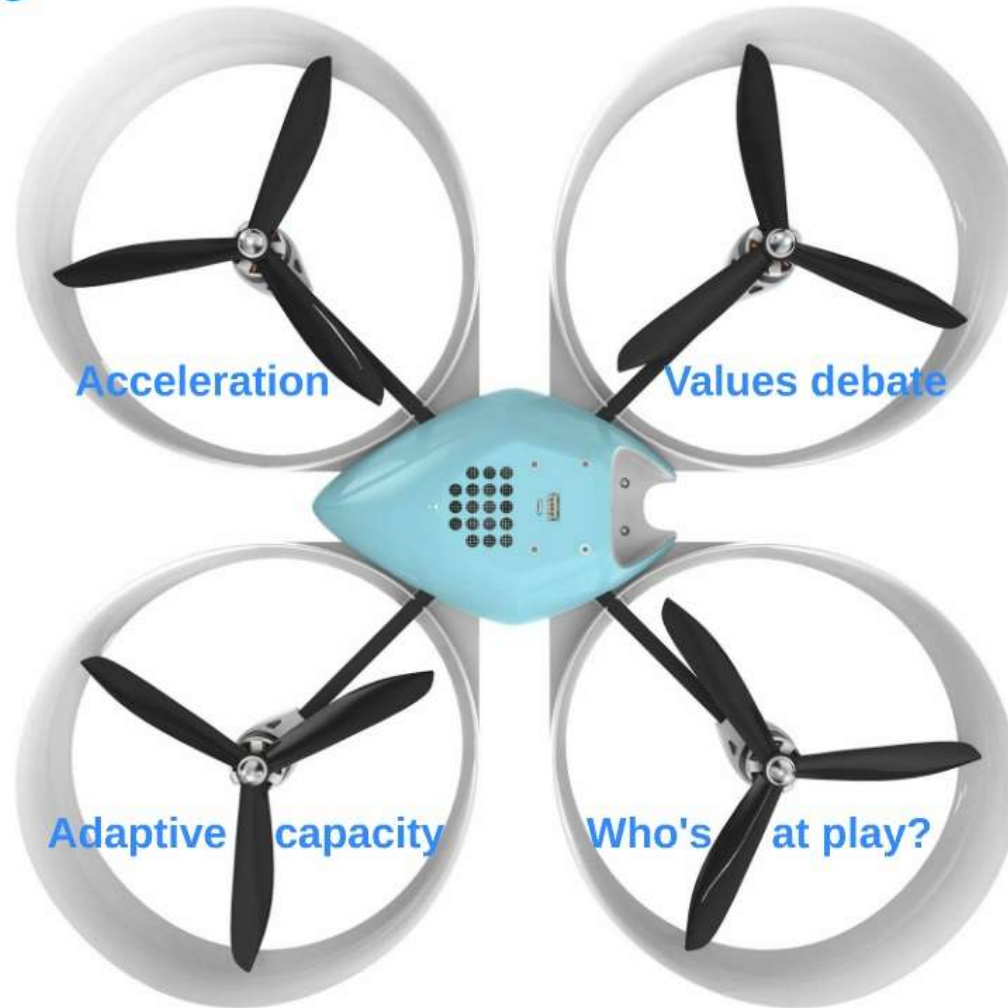

Survey of Technological Innovations in the Living Environment

Agnes van Ardenne - van der Hoeven
Council for the Environment and Infrastructure

"We are crossing a threshold"

Survey of Technological Innovations in the Living Environment